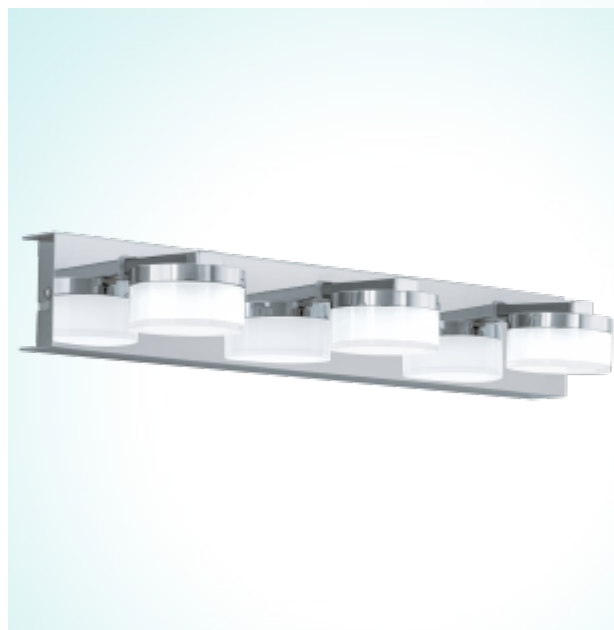

94653

ROMENDO

LED

General Information

Article:	94653
Lighting Type:	wall luminaire
Collection:	Style
EAN Code:	9002759946531

Dimensions

Depth:	450 mm
Height:	70 mm
Overhang:	125 mm
Weight:	1.382 kg

Illuminant

Socket:	LED
Illuminant:	LED
Delivery:	incl.
Wattage:	3x 4,5W
Luminous Flux:	1440 lm
Luminous Colour:	3000K warm white
Average Lifetime:	25,000 h
Energy Efficiency:	A+

Material & Colour

Enclosure Material:	steel
Enclosure Colour:	chrome
Glass / Shade Material:	plastic
Glass / Shade Colour:	clear, satinated

Technical Information

Protection Rating:	IP44
Protection Class:	2
Line Voltage:	220-240V,50/60Hz
Operation Voltage:	12V

Technical changes reserved